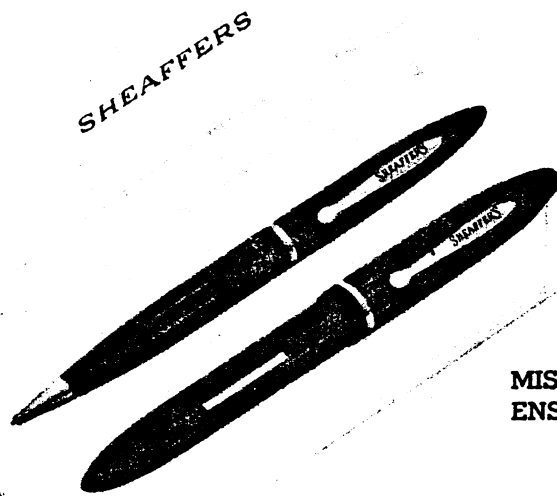

MILADY
*Feathertouch** \$5.00

NOTE: It will be permissible under Sheaffer's Fair Trade listing for the dealer to offer LADY SKYBOY, SOVEREIGN, LADY SHEAFFER and MILADY complete pen and pencil ensembles to "personal use" customers over the counter at a \$1 saving where no gift packing of any sort is included. Sheaffer will replace sets so sold to the dealer at a \$1 list saving with the understanding that they will be placed in the gift packing retained by the dealer from such sales.

*Trade Mark Registered U. S. Patent Office.

INEXPENSIVE GIFTS OF SHEAFFER QUALITY

**CRAFTSMAN
ENSEMBLE \$5.00**

**MISS UNIVERSE
ENSEMBLE \$5.00**

Sheaffer ensembles selling at \$3.95 and \$5.00 are the finest in the world at this price. Each is beautifully gift-packaged as illustrated. There are identical values in either lever or vacuum styles. The genuine 14K gold points, tipped with smooth iridium are ground to Sheaffer standards. Each set contains the permanently-sharp FINELINE pencil.